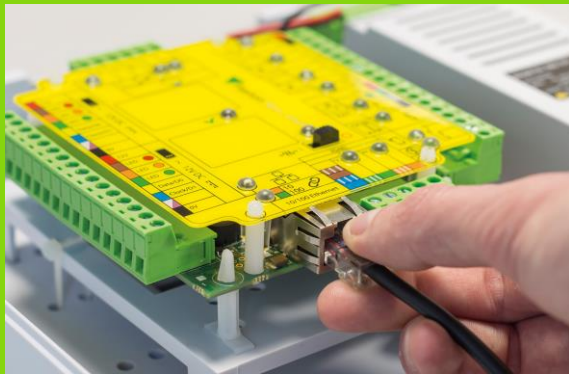

# ACCESS CONTROL MANAGEMENT

Paxton NET2

Paxton  
Middleware

Access  
control  
events

Access  
control  
commands

MOBILE  
CLIENTS

WAVESTORE  
CLIENTS

CLOUD

METADATA  
ENGINE

WAVESTORE SERVER

CCTV NETWORK

CAMERAS

Analogue

PTZ

360°

Thermal